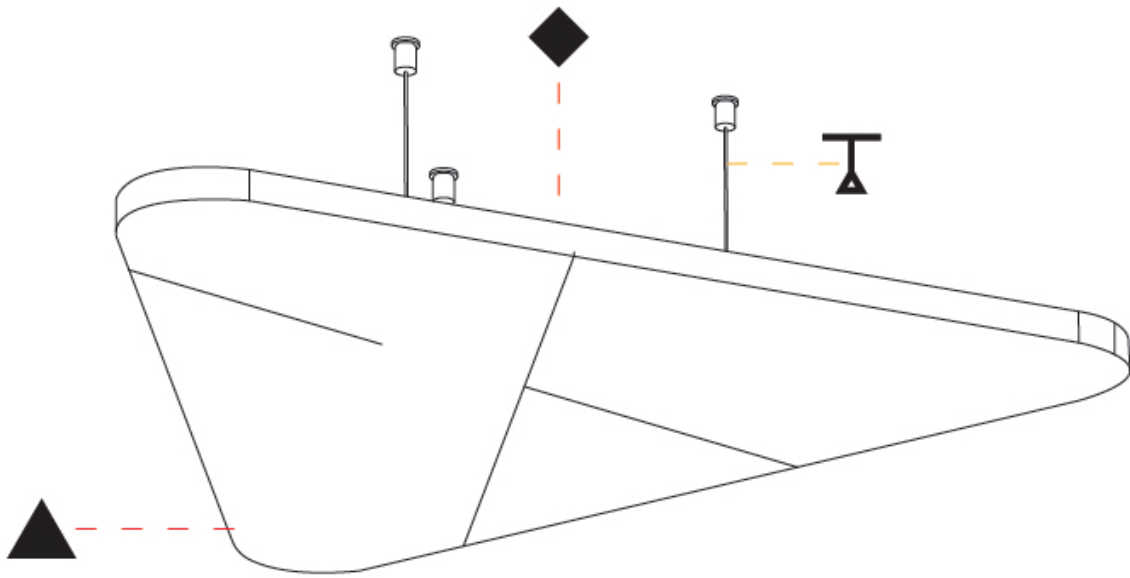

VICTORY ACOUSTIC PANEL SUSPENSION

A300710-

PROJECT	_____
TYPE	_____
SPECIFIER	_____
QUANTITY	_____
DATE	_____

A